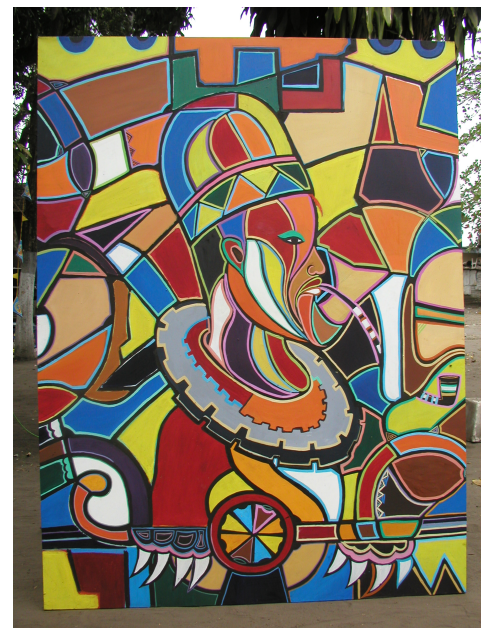

BRAZZA: A SYMBOL FOR HUMANITY
(oil on canvas, 6.5 x 60 feet) formed by 12 panels

1
The Panther

2
Sergeant Malamine

3
Statuette with Nails

4
Bembes Marriage

5
Pietro di Brazza

6
King Makoko Iloo I

7
Pierre Lods

8
The Shaman

9
Kebe-kebe Masks

10
Lokolé

11
Bakuele Mask

12
Nzobi Fetish

Atelier of Poto Poto