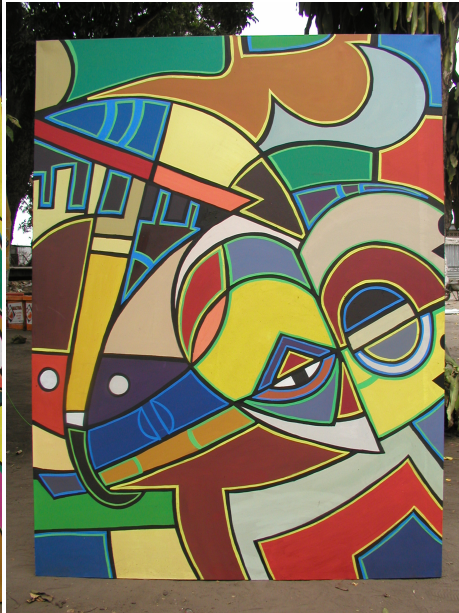

BRAZZA: A SYMBOL FOR HUMANITY
(oil on canvas, 6.5 x 60 feet) formed by 12 panels

1
The Panther

2
Sergeant Malamine

3
Statuette with Nails

4
Bembes Marriage

5
Pietro di Brazza

6
King Makoko Iloo I

7
Pierre Lods

8
The Shaman

9
Kebe-kebe Masks

10
Lokolé

11
Bakuele Mask

12
Nzobi Fetish

Atelier of Poto Poto