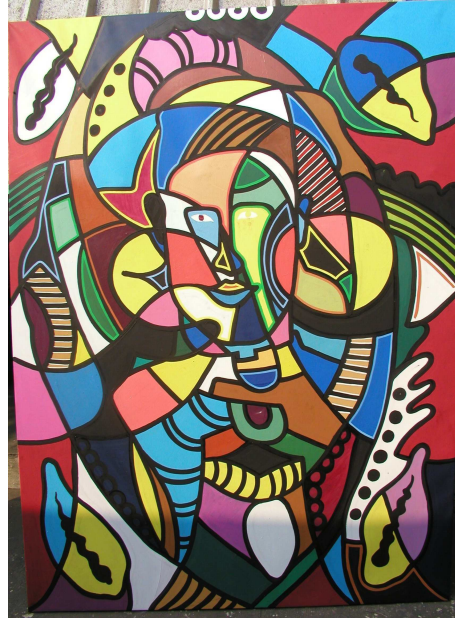

BRAZZA: A SYMBOL FOR HUMANITY
(oil on canvas, 6.5 x 60 feet) formed by 12 panels

1
The Panther

2
Sergeant Malamine

3
Statuette with Nails

4
Bembes Marriage

5
Pietro di Brazza

6
King Makoko Iloo I

7
Pierre Lods

8
The Shaman

9
Kebe-kebe Masks

10
Lokolé

11
Bakuele Mask

12
Nzobi Fetish

Atelier of Poto Poto