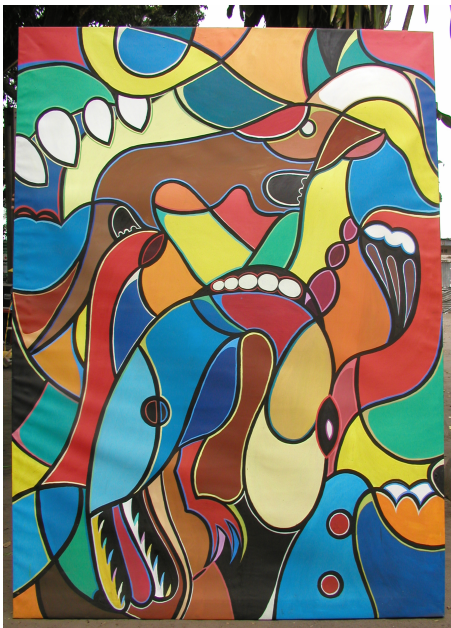

BRAZZA: A SYMBOL FOR HUMANITY
(oil on canvas, 6.5 x 60 feet) formed by 12 panels

1
The Panther

2
Sergeant Malamine

3
Statuette with Nails

4
Bembes Marriage

5
Pietro di Brazza

6
King Makoko Iloo I

7
Pierre Lods

8
The Shaman

9
Kebe-kebe Masks

10
Lokolé

11
Bakuele Mask

12
Nzobi Fetish

Atelier of Poto Poto