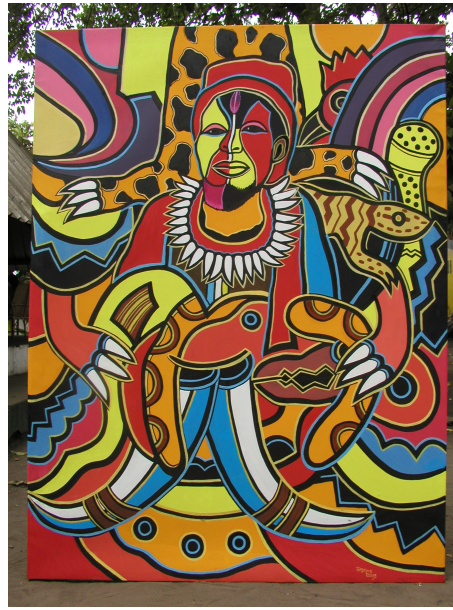

BRAZZA: A SYMBOL FOR HUMANITY
(oil on canvas, 6.5 x 60 feet) formed by 12 panels

1
The Panther

2
Sergeant Malamine

3
Statuette with Nails

4
Bembes Marriage

5
Pietro di Brazza

6
King Makoko Iloo I

7
Pierre Lods

8
The Shaman

9
Kebe-kebe Masks

10
Lokolé

11
Bakuele Mask

12
Nzobi Fetish

Atelier of Poto Poto